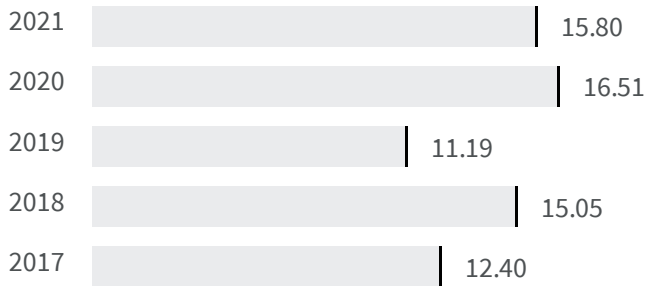

Change of indicators from the second last to the last value

Improvement

No changes

Deterioration

### Gender employment gap (%)

What is the difference between the percentage of working men and the percentage of working women?

2020 | 2021  
16.51 | 15.80

**Legend**

FORLÌ