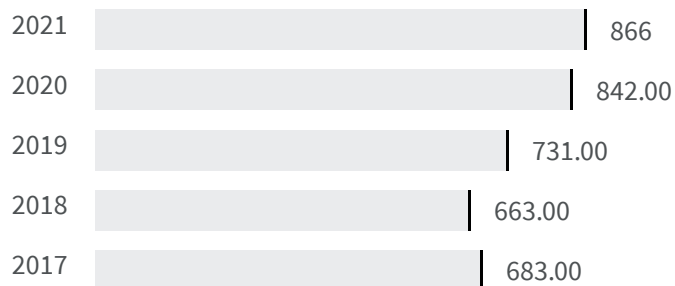

Change of indicators from the second last to the last value

Improvement

No changes

Deterioration

Voter turnout (%)

What is the percentage of the population who voted at the political elections in 2018?

2013	2018
81.95	78.30

Legend

FORLÌ

Efficiency of the courts (Days)

What is the average duration in number of days of the defined civil proceedings in that year?

2020	2021
842.00	866

Legend

FORLÌ