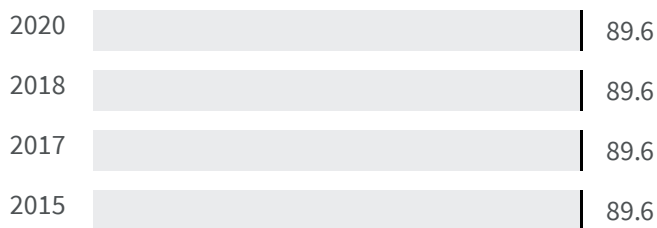

Legend

FORLÌ