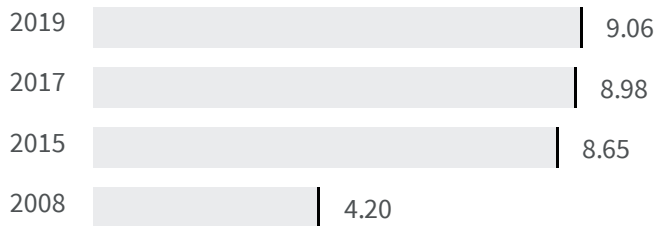

Change of indicators from the second last to the last value

Improvement

No changes

Deterioration

CO2 emissions (Tonnes)

What is the amount of equivalent CO2 in tonnes emitted per inhabitant?

2017	2019
8.98	9.06