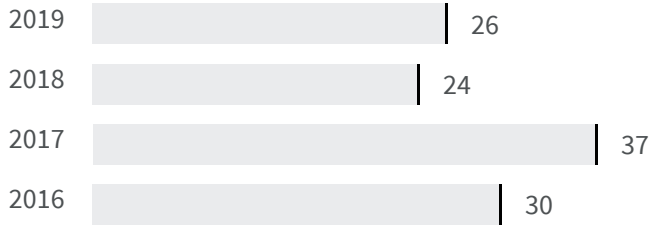

2020 | 2021

81.239 | 81.037

Legend

FOGGIA

Life expectancy at 65 years (Years)

How many years a person aged 65 can expect to live if subjected throughout his or her life to the current mortality conditions?

Legend

FOGGIA

Deaths and injuries in road accidents (Number)

How many deaths or injuries in road accidents occurred per 1000 inhabitants?

Legend

FOGGIA

Deaths for suicide and intentional self-harm (Number)

What is the total number of deaths caused by suicide and intentional self-harm based on the territory of residence?