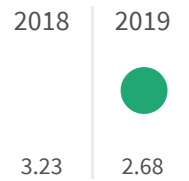

Infant mortality rate (Number)

What is the total number of deaths of children under one year of age, expressed per 1000 live births?