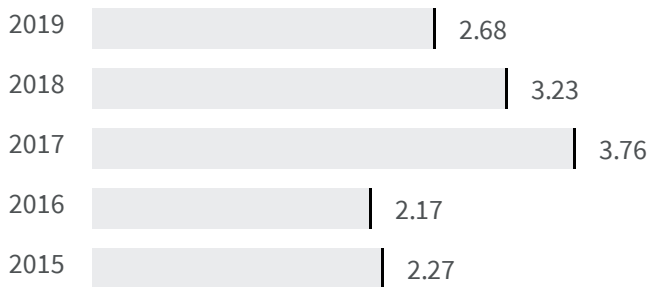

Infant mortality rate (Number)

What is the total number of deaths of children under one year of age, expressed per 1000 live births?