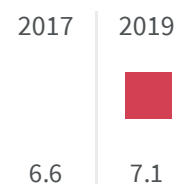

Legend

FOGGIA