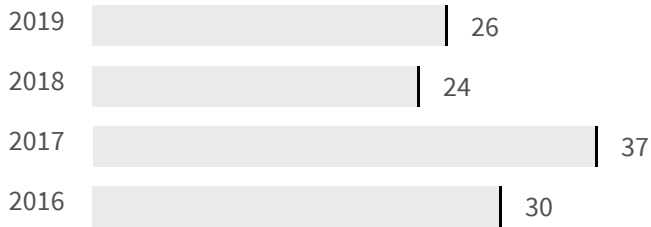

Deaths for suicide and intentional self-harm (Number)

What is the total number of deaths caused by suicide and intentional self-harm based on the territory of residence?

2018	2019
24	26

Legend

FOGGIA

Infant mortality rate (Number)

What is the total number of deaths of children under one year of age, expressed per 1000 live births?

2018	2019
3.23	2.68