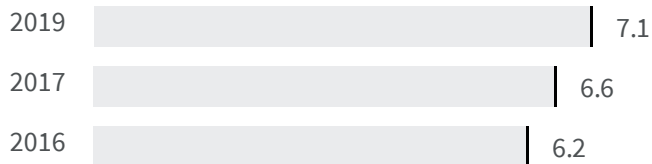

Deaths and injuries in road accidents (Number)

How many deaths or injuries in road accidents occurred per 1000 inhabitants?