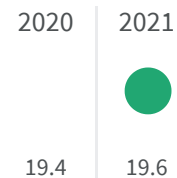

2020 | 2021

81.239 | 81.037

Legend

FOGGIA

Life expectancy at 65 years (Years)

How many years a person aged 65 can expect to live if subjected throughout his or her life to the current mortality conditions?