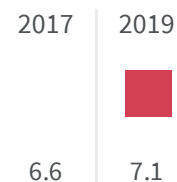

Legend

FOGGIA