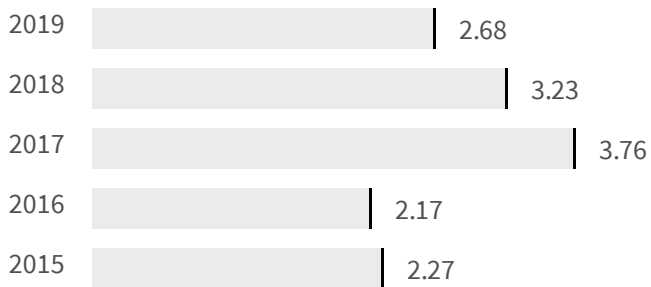

| 2018 | 2019 |
|------|------|
| 24 | 26 |

Legend

FOGGIA

Infant mortality rate (Number)

What is the total number of deaths of children under one year of age, expressed per 1000 live births?

| 2018 | 2019 |
|------|------|
| 3.23 | 2.68 |