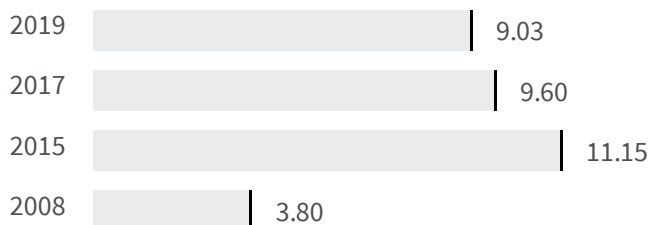

Change of indicators from the second last to the last value

Improvement

No changes

Deterioration

CO2 emissions (Tonnes)

What is the amount of equivalent CO2 in tonnes emitted per inhabitant?

2017 | 2019

9.60 | 9.03