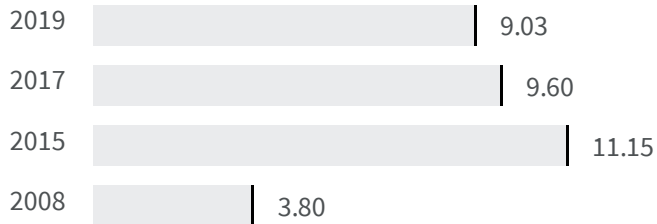

Change of indicators from the second last to the last value

Improvement

No changes

Deterioration

CO2 emissions (Tonnes)

What is the amount of equivalent CO2 in tonnes emitted per inhabitant?

2017 | 2019
9.60 | 9.03