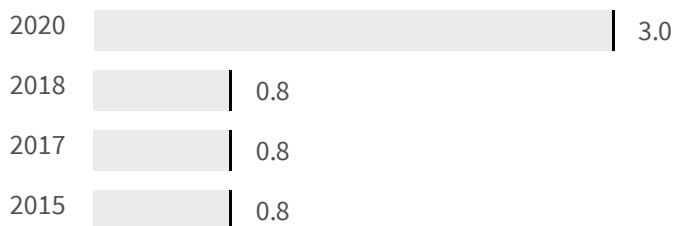

Legend

FOGGIA

Flood risk (%)

What is the percentage of the population exposed to flood risks on the total population?

2018 | 2020

0.8 | 3.0

Legend

FOGGIA