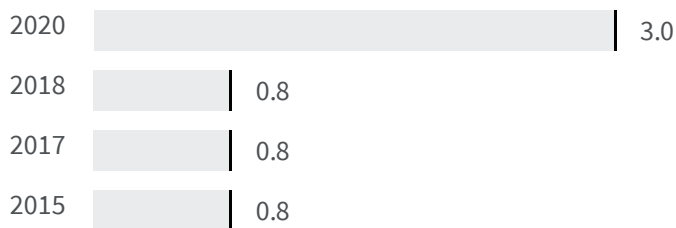

Legend

FOGGIA