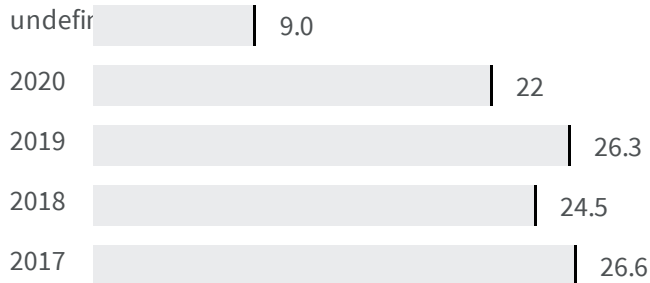

Change of indicators from the second last to the last value

Improvement

No changes

Deterioration

Separate waste collection (%)

What is the percentage of the separately waste collected on the total amount of urban waste produced?