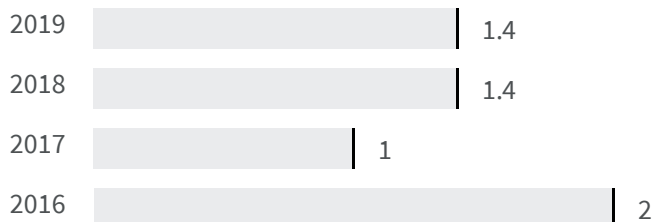

Legend

FOGGIA

Ecological areas / Recycling points (m2)

How many square meters per 100.000 inhabitants are designed for ecological islands?

2015

1.64

Legend

FOGGIA