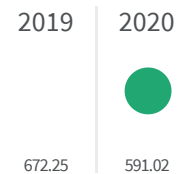

Urban waste production (Kg)

How many kg of urban waste are produced every year per inhabitant?