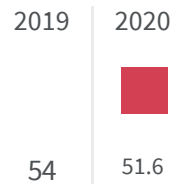

Change of indicators from the second last to the last value

Improvement

No changes

Deterioration

Separate waste collection (%)

What is the percentage of the separately waste collected on the total amount of urban waste produced?