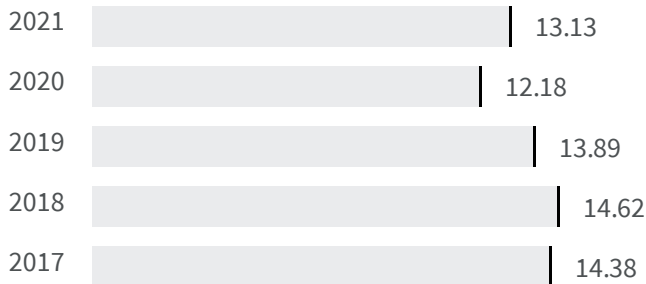

Change of indicators from the second last to the last value

Improvement

No changes

Deterioration

Gender employment gap (%)

What is the difference between the percentage of working men and the percentage of working women?

2020 | 2021
12.18 | 13.13

Legend

■ FERRARA

Educational level of women (%)

What is the percentage of women graduates on the total of the graduates?

2011

43.41

Legend