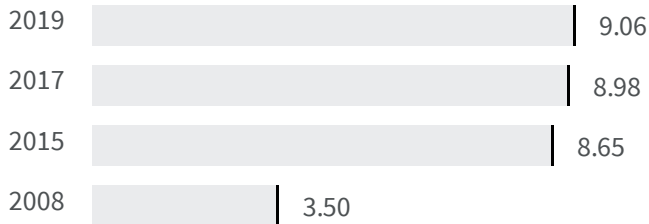

Change of indicators from the second last to the last value

Improvement

No changes

Deterioration

### CO2 emissions (Tonnes)

What is the amount of equivalent CO2 in tonnes emitted per inhabitant?

2017	2019
8.98	9.06

**Legend**

FERRARA