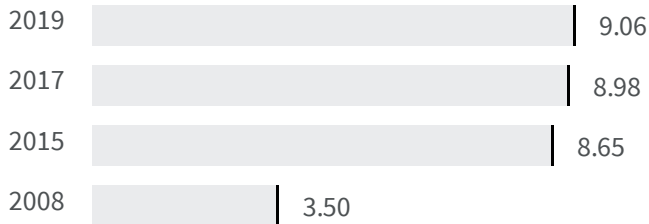

Change of indicators from the second last to the last value

 Improvement

 No changes

 Deterioration

### CO2 emissions (Tonnes)

What is the amount of equivalent CO2 in tonnes emitted per inhabitant?

2017 | 2019  
  
 8.98 | 9.06

**Legend**

 FERRARA