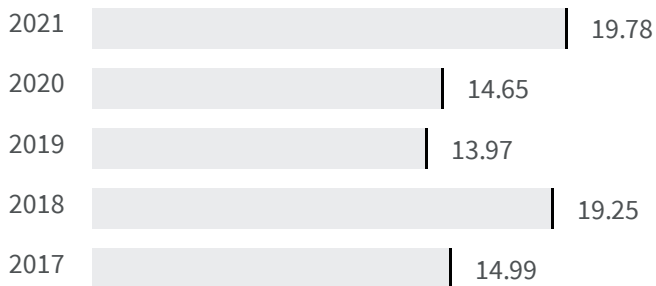

Change of indicators from the second last to the last value

Improvement

No changes

Deterioration

### Gender employment gap (%)

What is the difference between the percentage of working men and the percentage of working women?

2020 | 2021  
14.65 | 19.78

**Legend**

FERMO