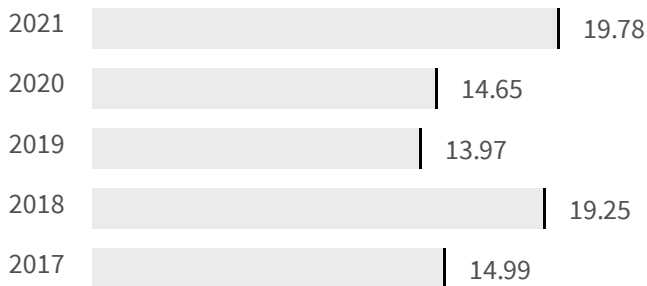

Change of indicators from the second last to the last value

Improvement

No changes

Deterioration

Gender employment gap (%)

What is the difference between the percentage of working men and the percentage of working women?

2020 | 2021
14.65 | 19.78

Legend

FERMO

Educational level of women (%)

What is the percentage of women graduates on the total of the graduates?

2011

34.06

Legend