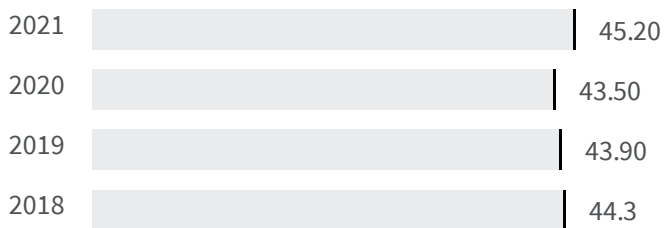

Change of indicators from the second last to the last value

Improvement

No changes

Deterioration

Urban gardens (m2)

2013

How many square meters of dismissed or abandoned land every 100 inhabitants have been converted to the organic crop of fruit and vegetables?

0.67

Legend

FERMO

Overweight or obesity (%)

2020

2021

What is the percentage of people aged 18 and over who are overweight or obese?

43.50

45.20

Legend

FERMO