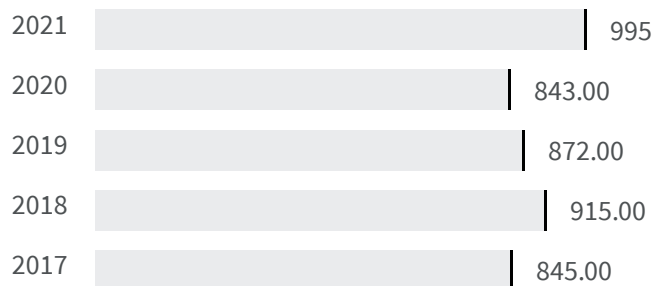

Change of indicators from the second last to the last value

Improvement

No changes

Deterioration

Voter turnout (%)

What is the percentage of the population who voted at the political elections in 2018?

2013	2018
78.24	76.57

Legend

FERMO

Efficiency of the courts (Days)

What is the average duration in number of days of the defined civil proceedings in that year?

2020	2021
843.00	995

Legend

FERMO