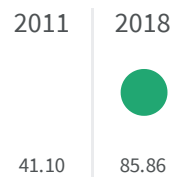

Change of indicators from the second last to the last value

Improvement

No changes

Deterioration

Internet access (%)

What is the percentage of families with a potential internet connection of at least 30 Mbps?