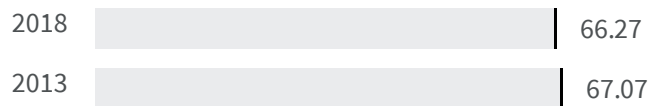

Change of indicators from the second last to the last value

Improvement

No changes

Deterioration

### Voter turnout (%)

What is the percentage of the population who voted at the political elections in 2018?

2013	2018
67.07	66.27