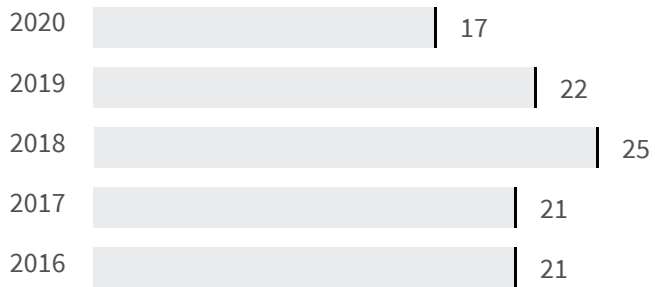

Change of indicators from the second last to the last value

Improvement

No changes

Deterioration

Mobility provided by public transportation (Km)

How many kilometres of travels per inhabitant does the public transportation annually cover?