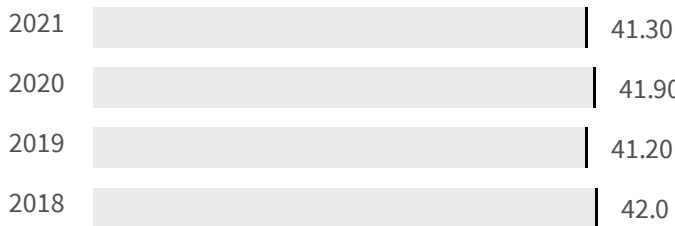

### Overweight or obesity (%)

2020

2021

What is the percentage of people aged 18 and over who are overweight or obese?

41.90

41.30