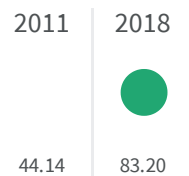

Change of indicators from the second last to the last value

Improvement

No changes

Deterioration

Internet access (%)

What is the percentage of families with a potential internet connection of at least 30 Mbps?