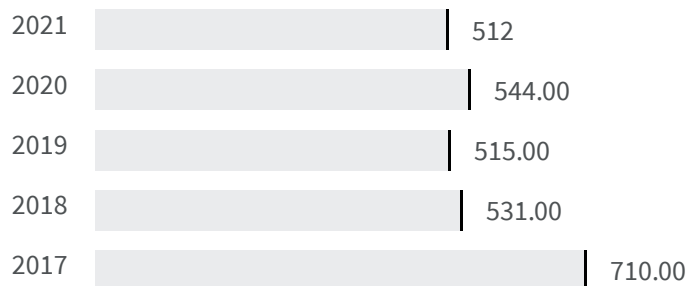

Legend

CUNEO