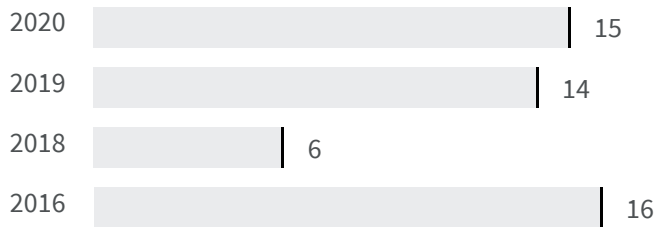

CROTONE

Change of indicators from the second last to the last value

Improvement

No changes

Deterioration

Mobility provided by public transportation (Km)

How many kilometres of travels per inhabitant does the public transportation annually cover?

Legend

■ CROTONE