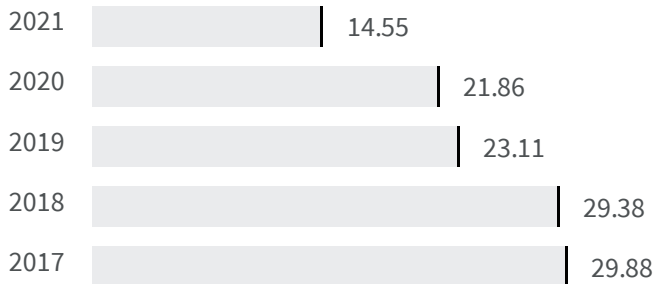

Change of indicators from the second last to the last value

Improvement

No changes

Deterioration

Gender employment gap (%)

What is the difference between the percentage of working men and the percentage of working women?

2020	2021
21.86	14.55

Legend

CROTONE

Educational level of women (%)

What is the percentage of women graduates on the total of the graduates?

2011

24.77

Legend