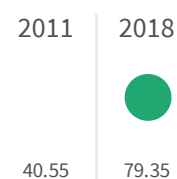

Change of indicators from the second last to the last value

Improvement

No changes

Deterioration

Internet access (%)

What is the percentage of families with a potential internet connection of at least 30 Mbps?