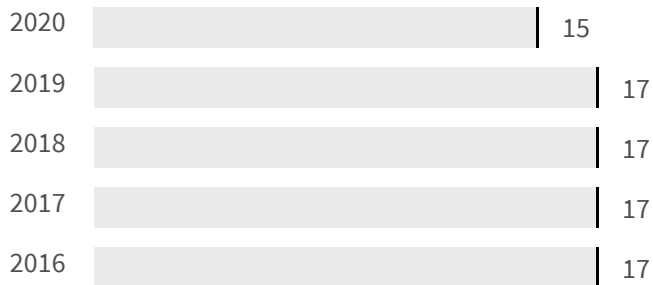

CREMONA

Change of indicators from the second last to the last value

Improvement

No changes

Deterioration

Mobility provided by public transportation (Km)

How many kilometres of travels per inhabitant does the public transportation annually cover?

Legend

CREMONA