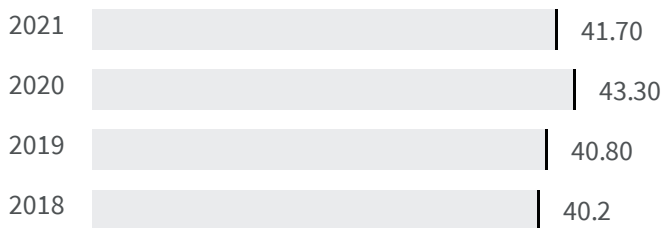

Change of indicators from the second last to the last value

Improvement

No changes

Deterioration

Urban gardens (m2)

2013

How many square meters of dismissed or abandoned land every 100 inhabitants have been converted to the organic crop of fruit and vegetables?

26.51

Legend

CREMONA

Overweight or obesity (%)

2020

2021

What is the percentage of people aged 18 and over who are overweight or obese?

43.30

41.70

Legend

CREMONA