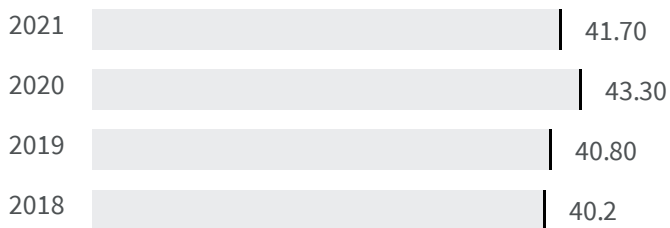

### Overweight or obesity (%)

2020

2021

What is the percentage of people aged 18 and over who are overweight or obese?

43.30

41.70

**Legend**

CREMONA