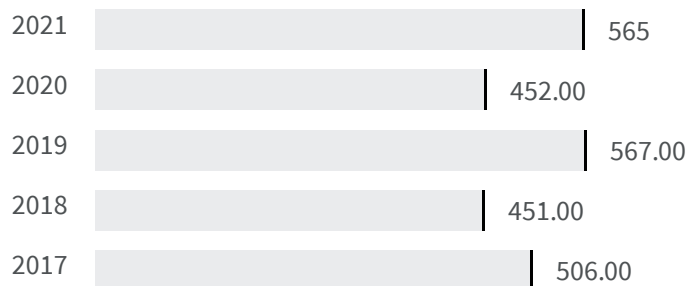

Change of indicators from the second last to the last value

Improvement

No changes

Deterioration

Voter turnout (%)

What is the percentage of the population who voted at the political elections in 2018?

2013	2018
80.78	75.51

Legend

CREMONA

Efficiency of the courts (Days)

What is the average duration in number of days of the defined civil proceedings in that year?

2020	2021
452.00	565

Legend

CREMONA