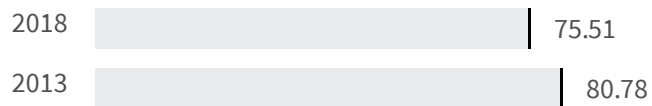

Change of indicators from the second last to the last value

Improvement

No changes

Deterioration

Voter turnout (%)

What is the percentage of the population who voted at the political elections in 2018?

2013	2018
80.78	75.51

Legend

CREMONA

Efficiency of the courts (Days)

What is the average duration in number of days of the defined civil proceedings in that year?

2020	2021
452.00	565

Legend

CREMONA