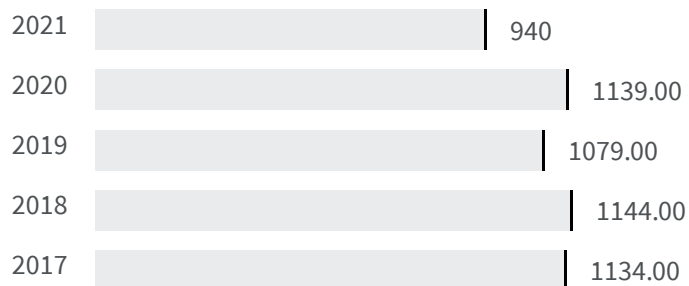

65.41 | 65.94

Legend

COSENZA

Efficiency of the courts (Days)

What is the average duration in number of days of the defined civil proceedings in that year?

2020 | 2021

1139.00 | 940

Legend