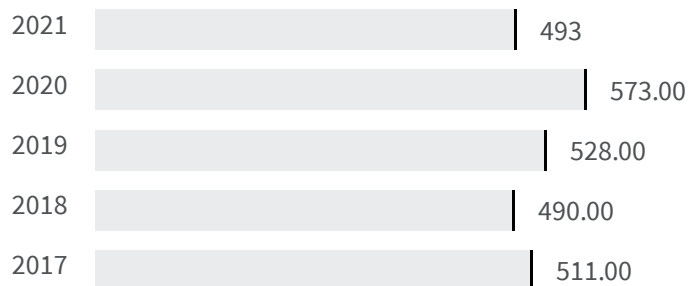

Change of indicators from the second last to the last value

Improvement

No changes

Deterioration

Voter turnout (%)

What is the percentage of the population who voted at the political elections in 2018?

Legend

CHIETI

Efficiency of the courts (Days)

What is the average duration in number of days of the defined civil proceedings in that year?

Legend

CHIETI