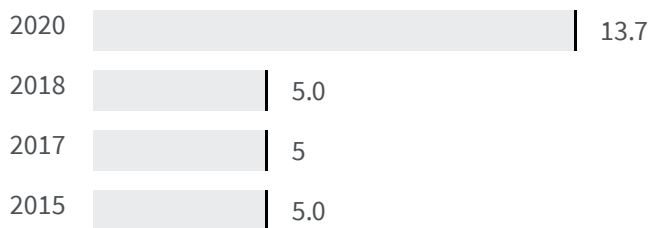

Legend

CATANZARO