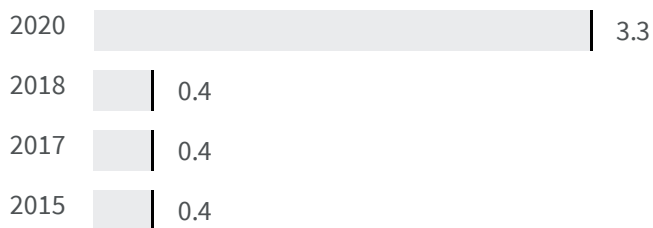

### CO2 emissions (Tonnes)

What is the amount of equivalent CO2 in tonnes emitted per inhabitant?

2017 | 2019

6.51 | 6.42

#### Legend

CATANIA

### Flood risk (%)

What is the percentage of the population exposed to flood risks on the total population?

2018 | 2020

0.4 | 3.3