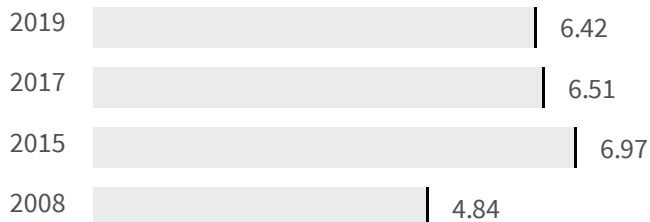

Change of indicators from the second last to the last value

Improvement

No changes

Deterioration

### CO2 emissions (Tonnes)

What is the amount of equivalent CO2 in tonnes emitted per inhabitant?

2017 | 2019

6.51 | 6.42