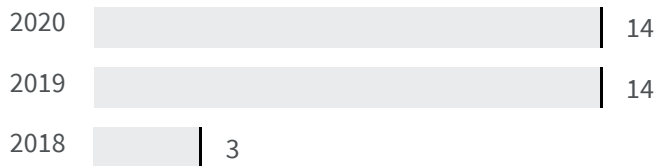

Change of indicators from the second last to the last value

Improvement

No changes

Deterioration

Mobility provided by public transportation (Km)

How many kilometres of travels per inhabitant does the public transportation annually cover?

Legend

CASERTA