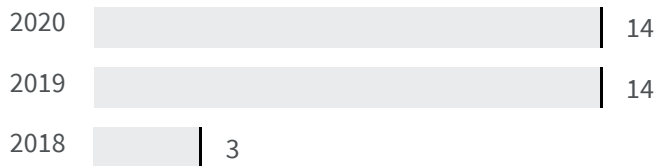

Change of indicators from the second last to the last value

Improvement

No changes

Deterioration

Mobility provided by public transportation (Km)

How many kilometres of travels per inhabitant does the public transportation annually cover?