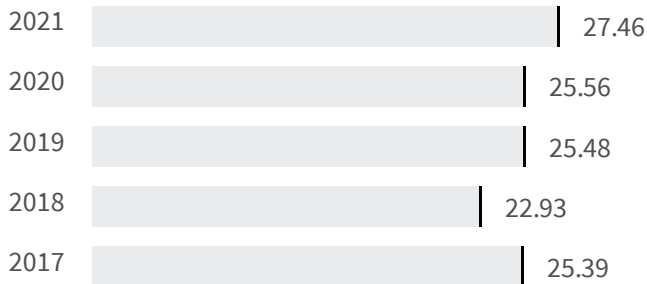

Change of indicators from the second last to the last value

Improvement

No changes

Deterioration

Gender employment gap (%)

What is the difference between the percentage of working men and the percentage of working women?

2020 | 2021
25.56 | 27.46

Legend

CASERTA

Educational level of women (%)

What is the percentage of women graduates on the total of the graduates?

2011

41.95

Legend