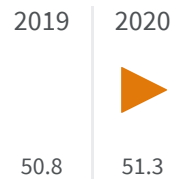

Change of indicators from the second last to the last value

Improvement

No changes

Deterioration

Separate waste collection (%)

What is the percentage of the separately waste collected on the total amount of urban waste produced?