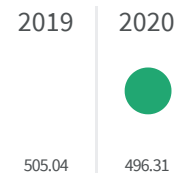

Change of indicators from the second last to the last value

Improvement

No changes

Deterioration

Separate waste collection (%)

What is the percentage of the separately waste collected on the total amount of urban waste produced?

2019 | 2020

50.8 | 51.3

Legend

CASERTA

Urban waste production (Kg)

How many kg of urban waste are produced every year per inhabitant?

Legend

CASERTA