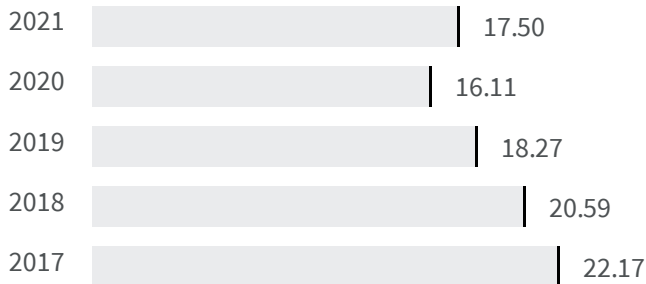

Change of indicators from the second last to the last value

Improvement

No changes

Deterioration

Gender employment gap (%)

What is the difference between the percentage of working men and the percentage of working women?

2020	2021
16.11	17.50

Legend

CARBONIA

Educational level of women (%)

What is the percentage of women graduates on the total of the graduates?

2011

24.37

Legend