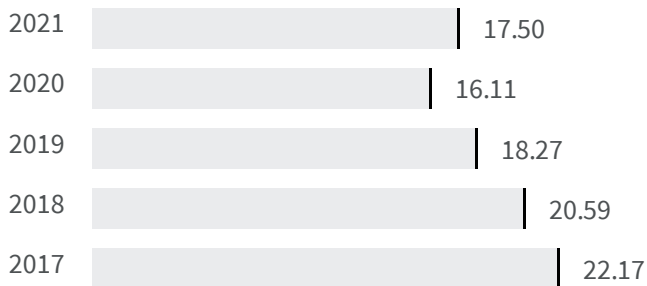

Change of indicators from the second last to the last value

Improvement

No changes

Deterioration

### Gender employment gap (%)

What is the difference between the percentage of working men and the percentage of working women?

2020	2021
16.11	17.50

**Legend**

CARBONIA