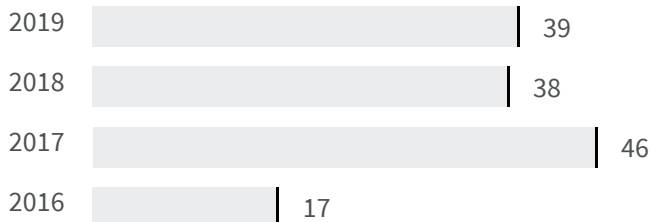

## Deaths for suicide and intentional self-harm (Number)

What is the total number of deaths caused by suicide and intentional self-harm based on the territory of residence?

2018 | 2019  
38 | 39