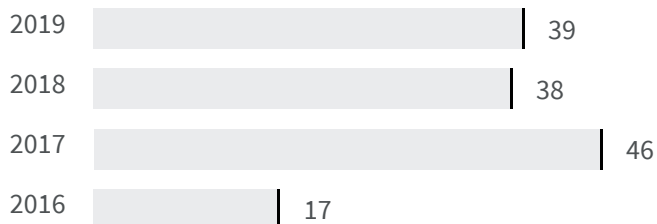

## Deaths for suicide and intentional self-harm (Number)

What is the total number of deaths caused by suicide and intentional self-harm based on the territory of residence?

2018 | 2019  
38 | 39