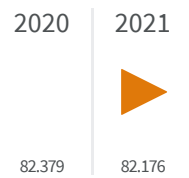

Change of indicators from the second last to the last value

Improvement

No changes

Deterioration

## Life expectancy at birth (Years)

How many years a new-born child can expect to live if subjected throughout his or her life to the current mortality conditions?

## Life expectancy at 65 years (Years)

How many years a person aged 65 can expect to live if subjected throughout his or her life to the current mortality conditions?

2020 | 2021  
20.7 | 20.7