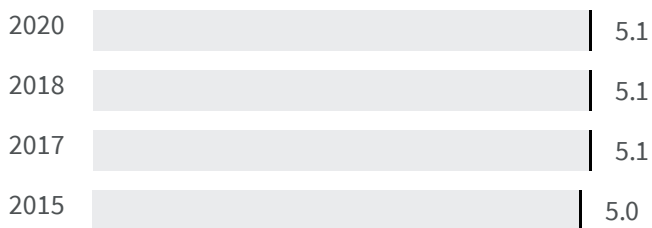

CARBONIA

Change of indicators from the second last to the last value

Improvement

No changes

Deterioration

CO2 emissions (Tonnes)

What is the amount of equivalent CO2 in tonnes emitted per inhabitant?

2017	2019
12.11	11.45

Legend

CARBONIA

Flood risk (%)

What is the percentage of the population exposed to flood risks on the total population?

2018	2020
5.1	5.1

Legend

CARBONIA