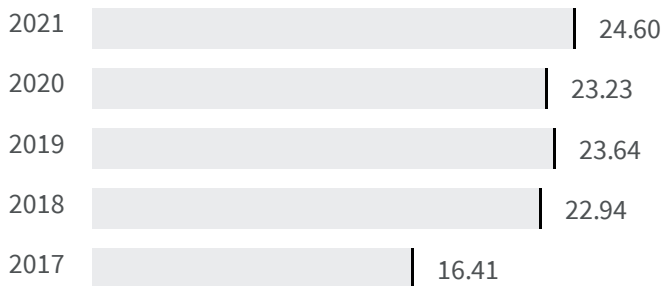

# CAMPOBASSO

Change of indicators from the second last to the last value

Improvement

No changes

Deterioration

## Gender employment gap (%)

What is the difference between the percentage of working men and the percentage of working women?

2020 | 2021  
 23.23 | 24.60

**Legend**

CAMPOBASSO