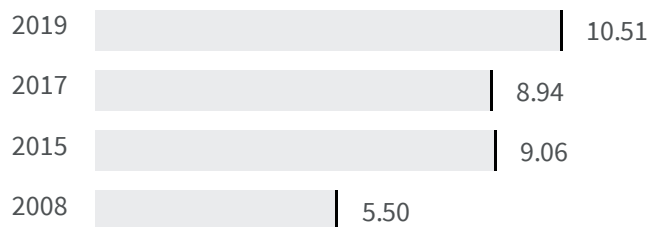

CAMPOBASSO

Change of indicators from the second last to the last value

Improvement

No changes

Deterioration

CO2 emissions (Tonnes)

What is the amount of equivalent CO2 in tonnes emitted per inhabitant?

2017 | 2019
8.94 | 10.51