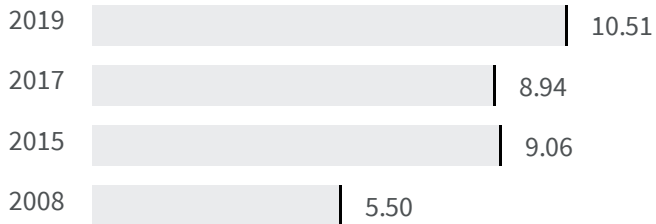

CAMPOBASSO

Change of indicators from the second last to the last value

Improvement

No changes

Deterioration

CO2 emissions (Tonnes)

What is the amount of equivalent CO2 in tonnes emitted per inhabitant?

2017 | 2019
8.94 | 10.51