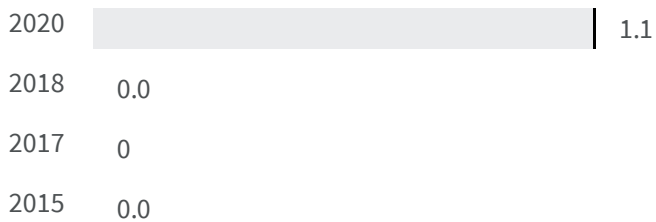

Legend

CAMPOBASSO