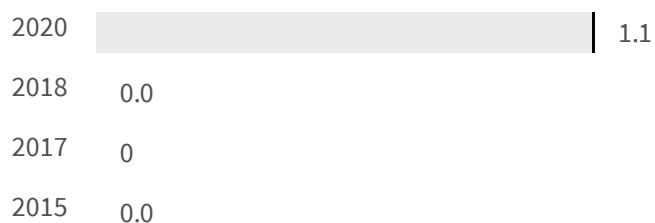

Legend

CAMPOBASSO