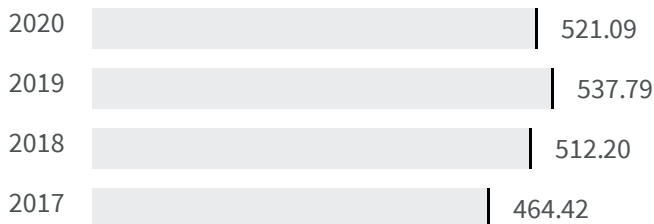

Urban waste production (Kg)

How many kg of urban waste are produced every year per inhabitant?