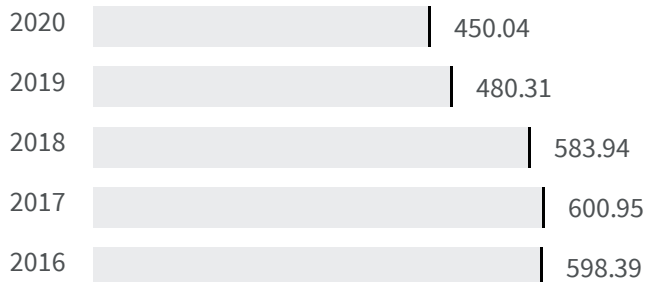

2019	2020
63.3	68.9

Legend

■ CAGLIARI

Urban waste production (Kg)

How many kg of urban waste are produced every year per inhabitant?

Legend

CAGLIARI

Residential waste collection (%)