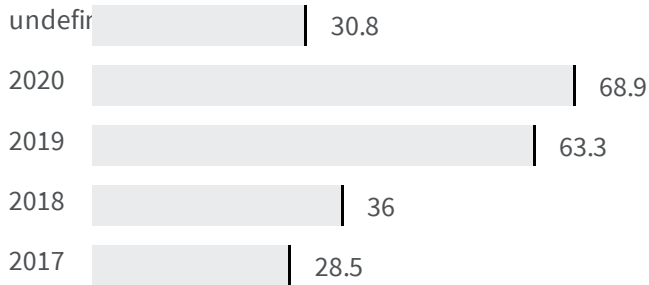

Change of indicators from the second last to the last value

Improvement

No changes

Deterioration

Separate waste collection (%)

What is the percentage of the separately waste collected on the total amount of urban waste produced?

2019	2020
63.3	68.9

Legend

■ CAGLIARI