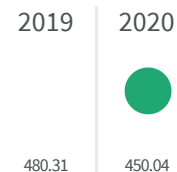

2019	2020
63.3	68.9

Legend

■ CAGLIARI

Urban waste production (Kg)

How many kg of urban waste are produced every year per inhabitant?

Legend

CAGLIARI

Residential waste collection (%)