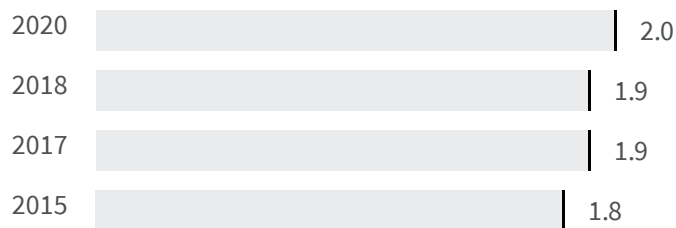

Change of indicators from the second last to the last value

Improvement

No changes

Deterioration

CO2 emissions (Tonnes)

What is the amount of equivalent CO2 in tonnes emitted per inhabitant?

2017 | 2019

9.60 | 9.03

Legend

BRINDISI

Flood risk (%)

What is the percentage of the population exposed to flood risks on the total population?

2018 | 2020

1.9 | 2.0

Legend

BRINDISI