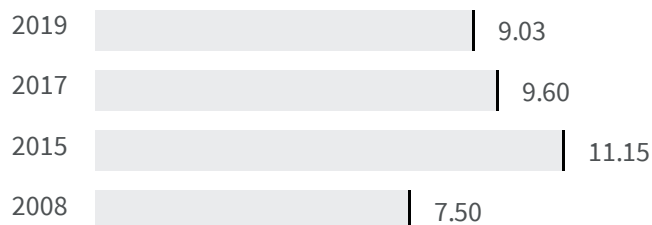

Change of indicators from the second last to the last value

Improvement

No changes

Deterioration

CO2 emissions (Tonnes)

What is the amount of equivalent CO2 in tonnes emitted per inhabitant?

2017 | 2019

9.60 | 9.03