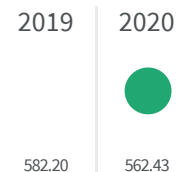

2019	2020
71.3	71.4

Legend

■ BRESCIA

Urban waste production (Kg)

How many kg of urban waste are produced every year per inhabitant?

Legend

BRESCIA

Residential waste collection (%)