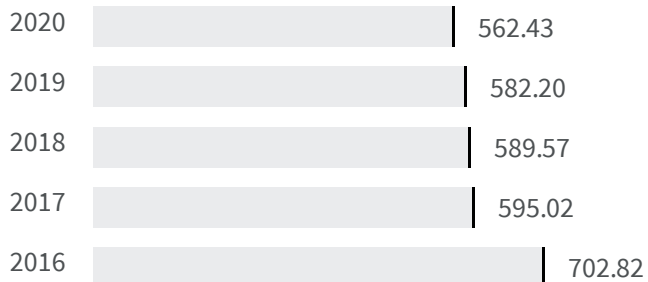

Urban waste production (Kg)

How many kg of urban waste are produced every year per inhabitant?

Legend

BRESCIA

Residential waste collection (%)

What is the percentage of the population served by the residential waste collection on the total of the population?