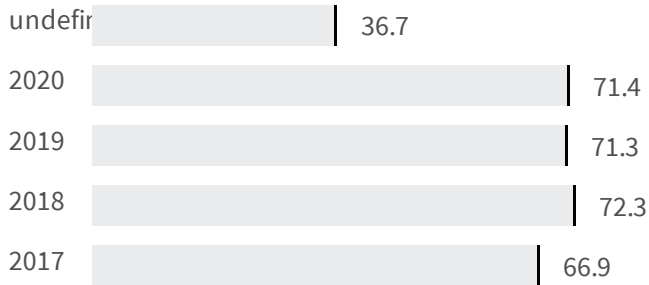

Change of indicators from the second last to the last value

Improvement

No changes

Deterioration

Separate waste collection (%)

What is the percentage of the separately waste collected on the total amount of urban waste produced?

2019	2020
71.3	71.4

Legend

■ BRESCIA