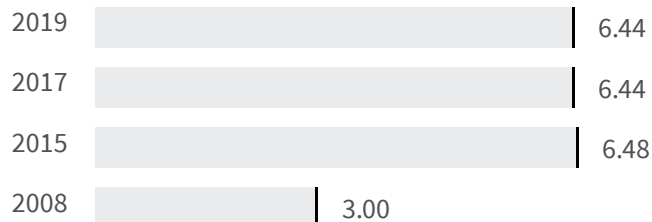

Change of indicators from the second last to the last value

Improvement

No changes

Deterioration

## CO2 emissions (Tonnes)

What is the amount of equivalent CO2 in tonnes emitted per inhabitant?

2017 | 2019

6.44 | 6.44