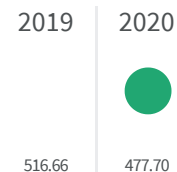

2019	2020
67.2	66.3

Legend

BOLZANO

Urban waste production (Kg)

How many kg of urban waste are produced every year per inhabitant?

Legend

BOLZANO

Residential waste collection (%)