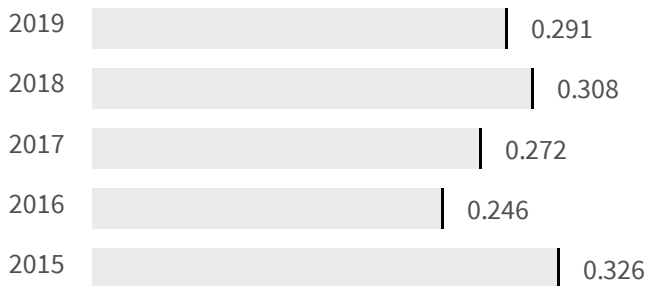

Change of indicators from the second last to the last value

Improvement

No changes

Deterioration

GINI Coefficient (Value)

What is the GINI coefficient of the city, representing the income or wealth distribution of the residents, and most commonly used to measure inequalities?

2018 | 2019
0.308 | 0.291

Legend

■ BOLZANO

Digital divide (%)

What is the percentage of the population excluded from the mobile and fixed-line broadband?

2013

0

2013