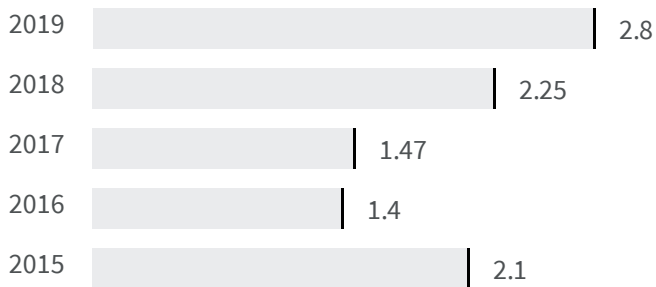

Legend

BOLOGNA