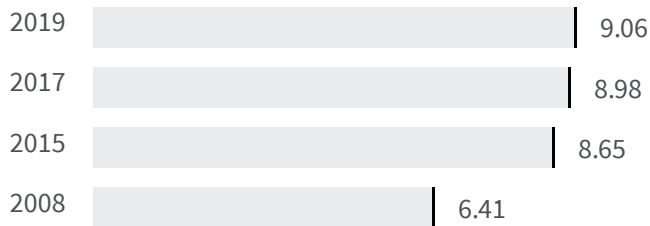

Change of indicators from the second last to the last value

Improvement

No changes

Deterioration

## CO2 emissions (Tonnes)

What is the amount of equivalent CO2 in tonnes emitted per inhabitant?

2017	2019
8.98	9.06