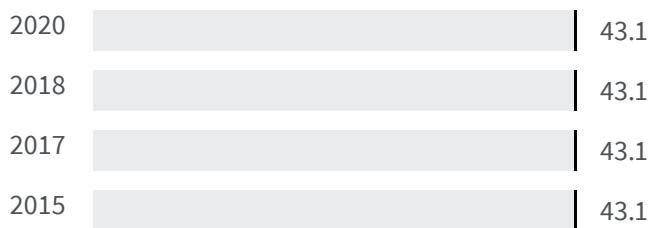

Legend

BOLOGNA