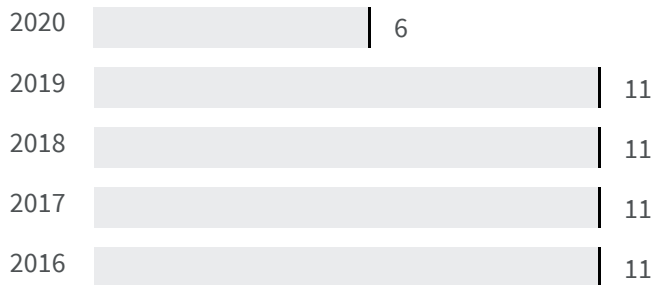

Change of indicators from the second last to the last value

Improvement

No changes

Deterioration

Mobility provided by public transportation (Km)

How many kilometres of travels per inhabitant does the public transportation annually cover?

Legend

BIELLA

2019	2020
11	6