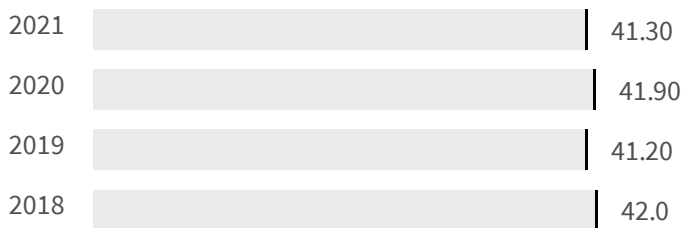

Change of indicators from the second last to the last value

Improvement

No changes

Deterioration

Urban gardens (m2)

2013

How many square meters of dismissed or abandoned land every 100 inhabitants have been converted to the organic crop of fruit and vegetables?

3.93

Legend

BIELLA

Overweight or obesity (%)

2020

2021

What is the percentage of people aged 18 and over who are overweight or obese?

41.90

41.30

Legend

BIELLA