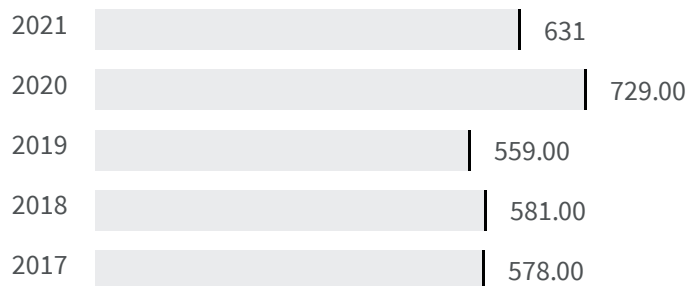

Change of indicators from the second last to the last value

Improvement

No changes

Deterioration

Voter turnout (%)

What is the percentage of the population who voted at the political elections in 2018?

2013	2018
74.14	72.89

Legend

BIELLA

Efficiency of the courts (Days)

What is the average duration in number of days of the defined civil proceedings in that year?

2020	2021
729.00	631

Legend

BIELLA