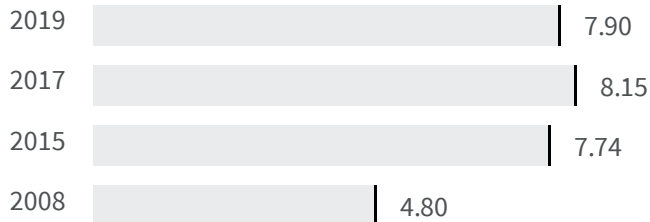

Change of indicators from the second last to the last value

 Improvement

 No changes

 Deterioration

CO2 emissions (Tonnes)

What is the amount of equivalent CO2 in tonnes emitted per inhabitant?

2017 | 2019
8.15 | 7.90

Legend

 BIELLA

Flood risk (%)

What is the percentage of the population exposed to flood risks on the total population?

2018 | 2020
0.5 | 0.5

Legend

 BIELLA