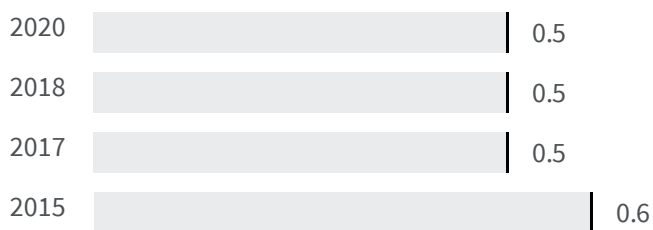

Change of indicators from the second last to the last value

Improvement

No changes

Deterioration

### CO2 emissions (Tonnes)

What is the amount of equivalent CO2 in tonnes emitted per inhabitant?

2017 | 2019  
8.15 | 7.90

**Legend**

BIELLA

### Flood risk (%)

What is the percentage of the population exposed to flood risks on the total population?

2018 | 2020  
0.5 | 0.5

**Legend**

BIELLA