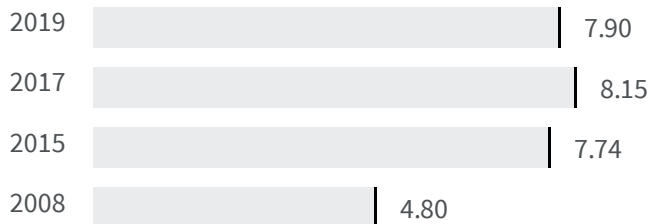

Change of indicators from the second last to the last value

Improvement

No changes

Deterioration

### CO2 emissions (Tonnes)

What is the amount of equivalent CO2 in tonnes emitted per inhabitant?

2017 | 2019  
8.15 | 7.90

**Legend**

BIELLA