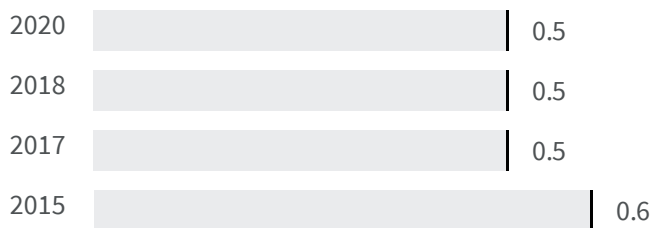

Change of indicators from the second last to the last value

 Improvement

 No changes

 Deterioration

CO2 emissions (Tonnes)

What is the amount of equivalent CO2 in tonnes emitted per inhabitant?

2017 | 2019
8.15 | 7.90

Legend

 BIELLA

Flood risk (%)

What is the percentage of the population exposed to flood risks on the total population?

2018 | 2020
0.5 | 0.5

Legend

 BIELLA