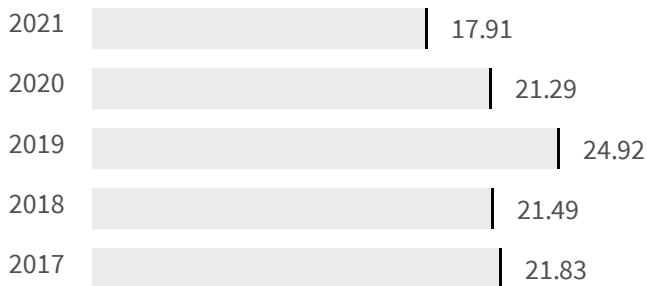

Change of indicators from the second last to the last value

Improvement

No changes

Deterioration

Gender employment gap (%)

What is the difference between the percentage of working men and the percentage of working women?

2020 | 2021
21.29 | 17.91

Legend

BERGAMO

Educational level of women (%)

What is the percentage of women graduates on the total of the graduates?

2011

41.74

Legend